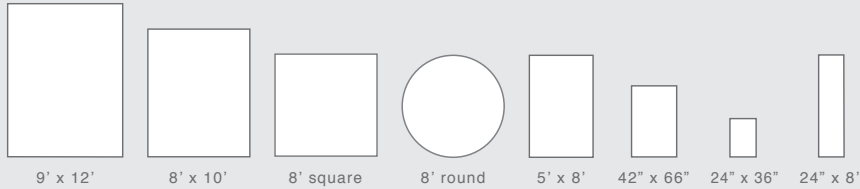

Playa Seahorses Cool 1357/93

Playa Seaturtles Cool 1358/33

collection Sizing for Wool rugs

DUNES FUJI GOA INCA JADU MADRID OMBRE PETRA PIAZZA ROMA SEVILLE TIVOLI VIENNA

Custom Size rugs

Custom size rugs are available.