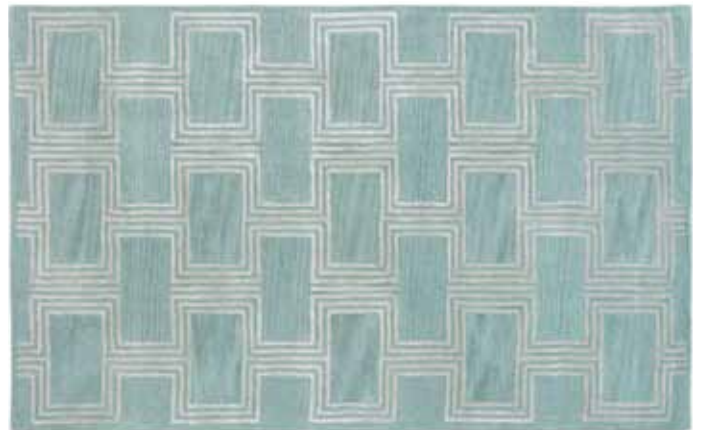

Vienna Ombre Boxes Aqua 7251/04

Roma Shapes Neutral 9303/12

Roma Shapes Grey 9303/47

Roma

75% WOOL/25% VISCOSE (ROMA)

Roma Shapes Ice 9303/11

Roma Boxes Aqua 9304/04

Roma Boxes Grey 9304/47

Roma Stream Teal 9305/04

Roma Stream Grey 9305/47

Roma Stream Ice 9305/11

Roma Plum Blossom Sage 9307/16

Roma Plum Blossom Aqua 9307/04

75% WOOL/25% VISCOSE (ROMA) | 100% WOOL (FUJI, TIVOLI)

Roma Maze Grey 9306/47