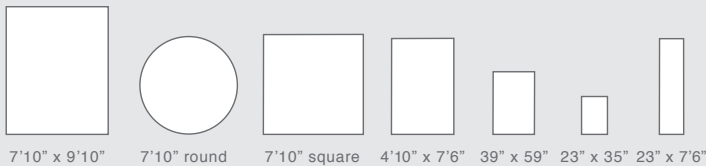

PLAYA TERRACE

Custom Size rugs

Custom size rugs are available.

CLEANING INSTRUCTIONS

Vacuum regularly. Sponge spots clean. To clean full rug: gently rinse with a solution of mild detergent and water, hose rug clean and allow to dry thoroughly. Reducing exposure to rain and moisture will prolong rug life.