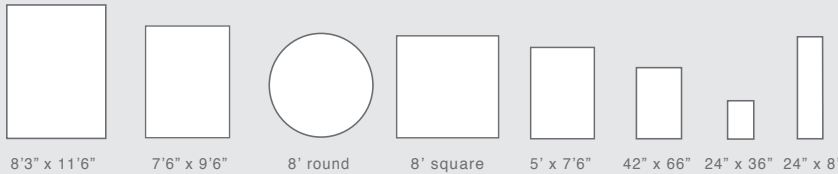

collection Sizing for indoor/outdoor rugs

AMALFI CAPRI NEWPORT OSLO RAVELLA SPELLO WOOSTER