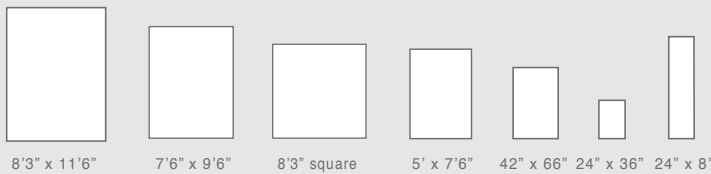

MOJAVE SORRENTO