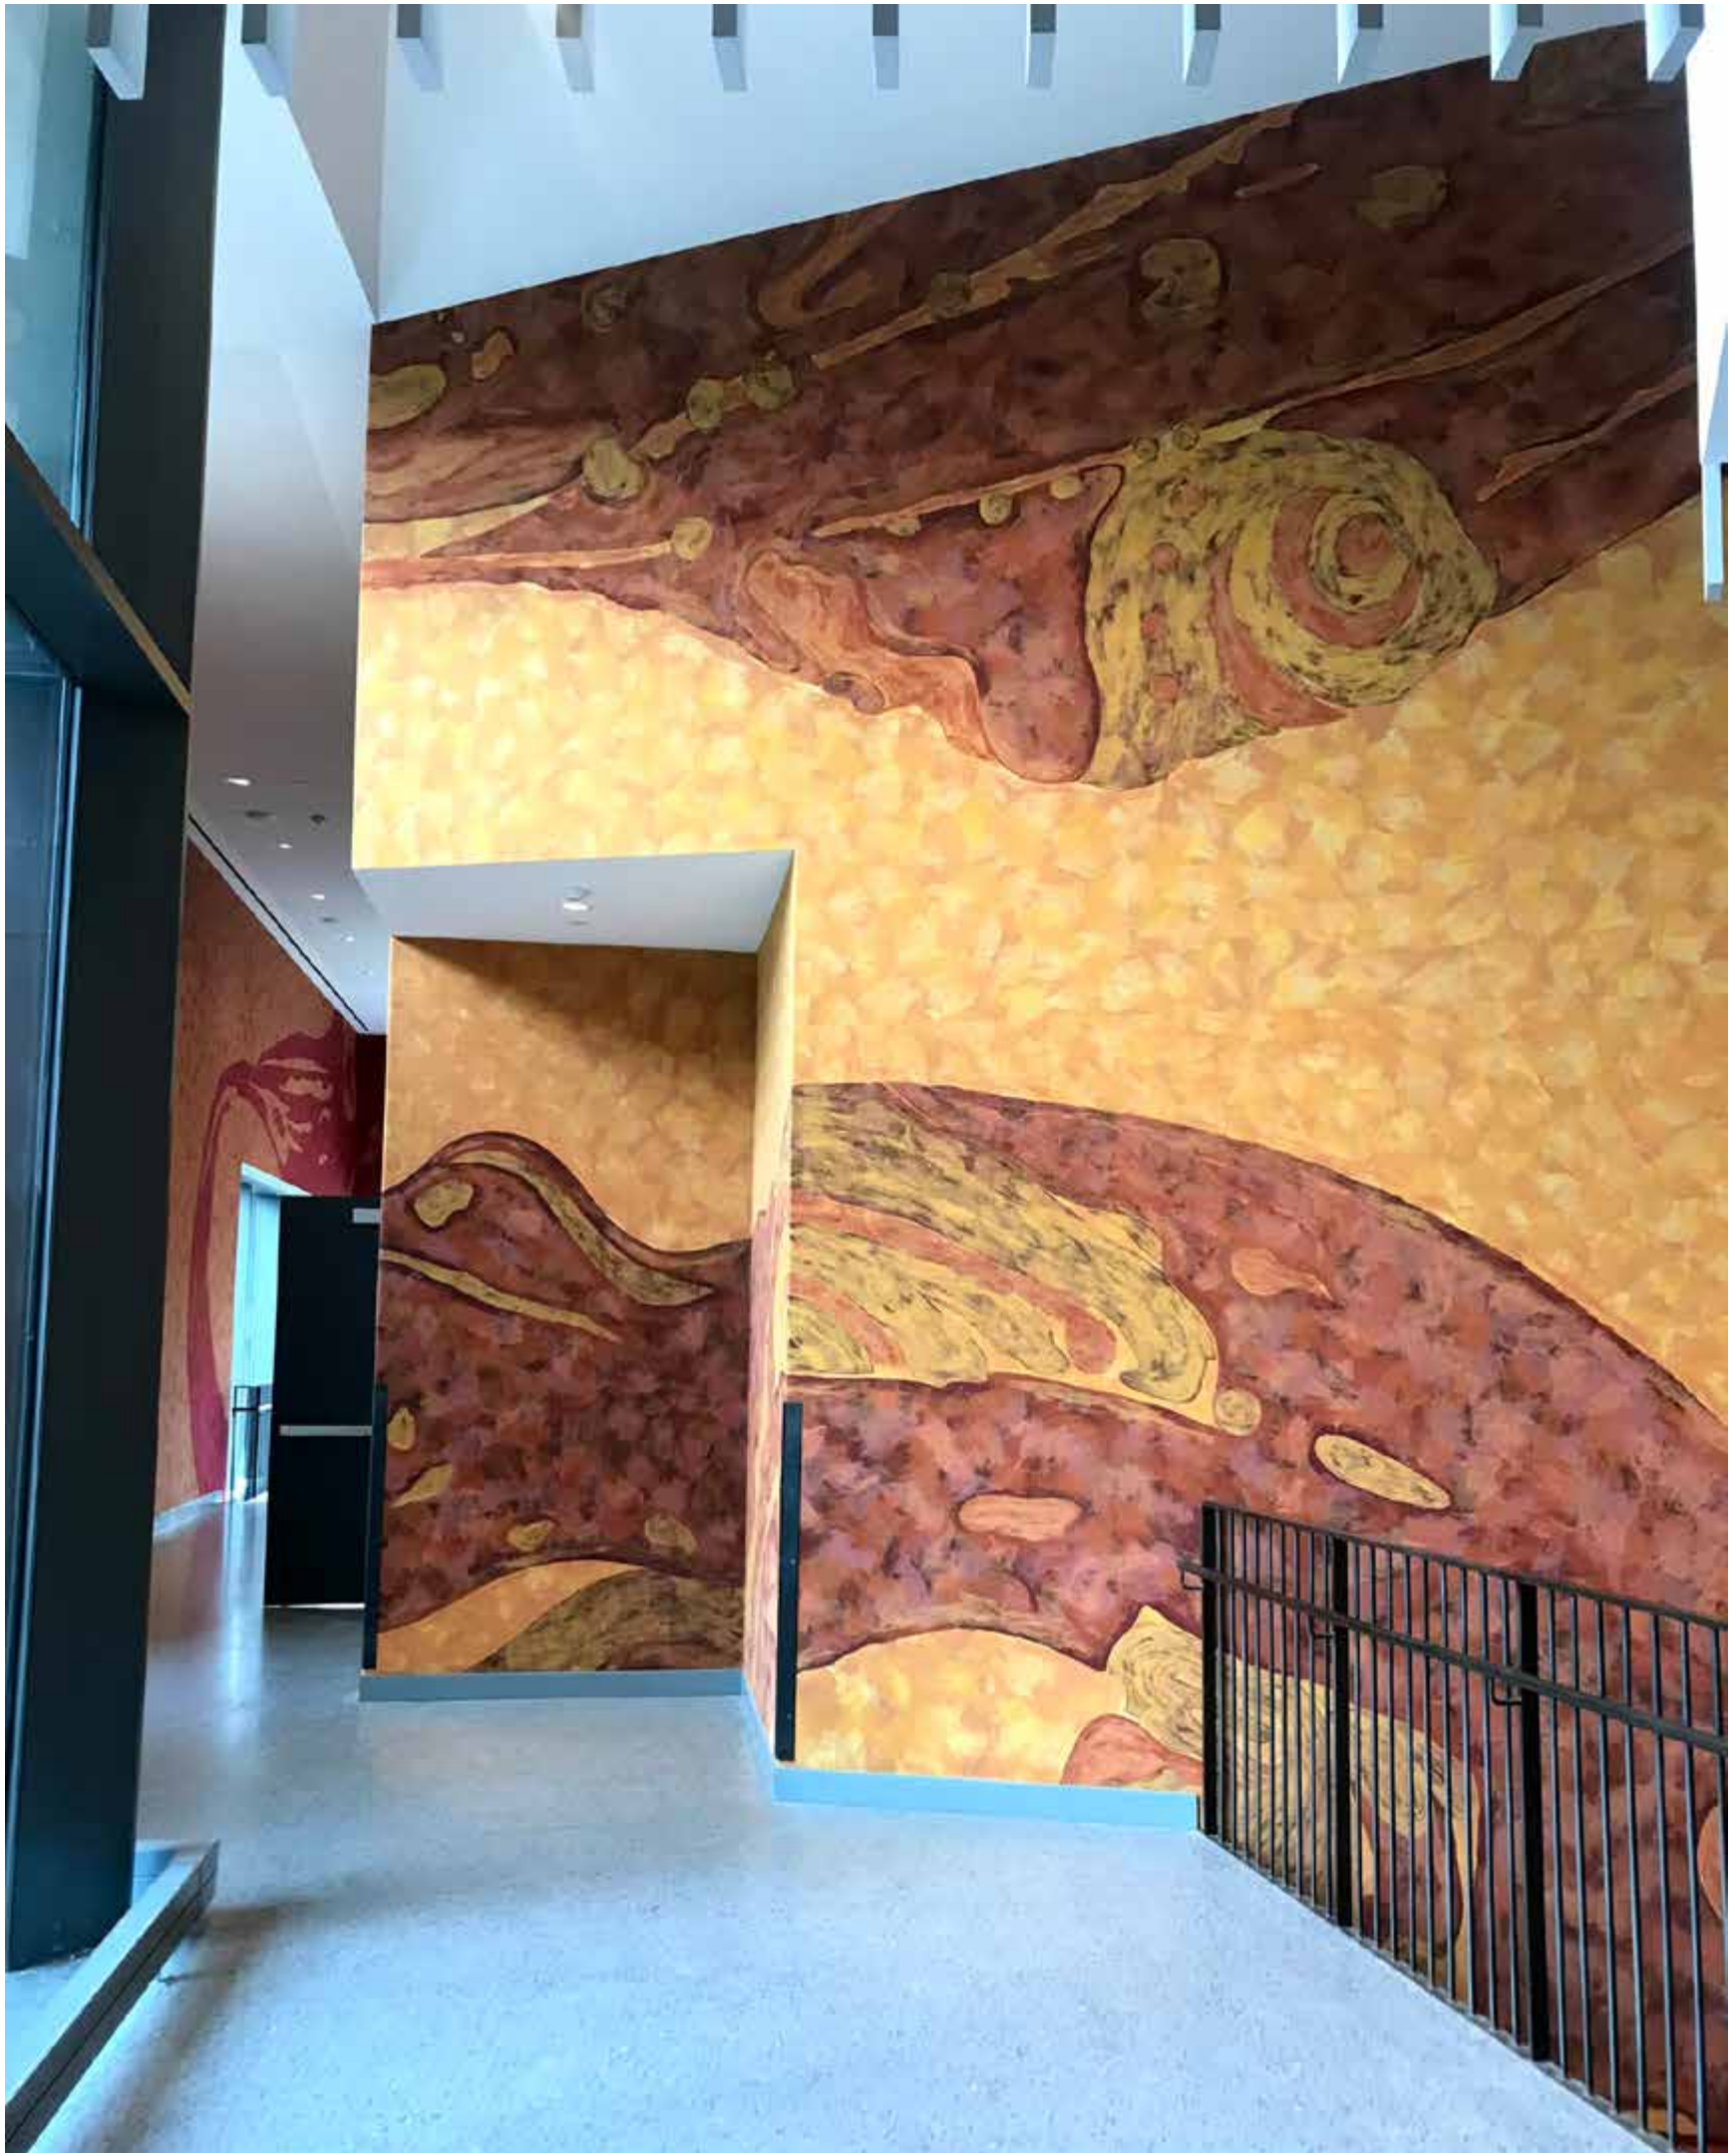

Custom Lamontage Wallcovering, The Goel Center for Theatre and Dance, Phillips Exeter Academy, Exeter, NH
Interiors by Tod Williams Billie Tsien Architects

Custom Lamontage Wallcovering, The Goel Center for Theatre and Dance, Phillips Exeter Academy, Exeter, NH
Interiors by Tod Williams Billie Tsien Architects