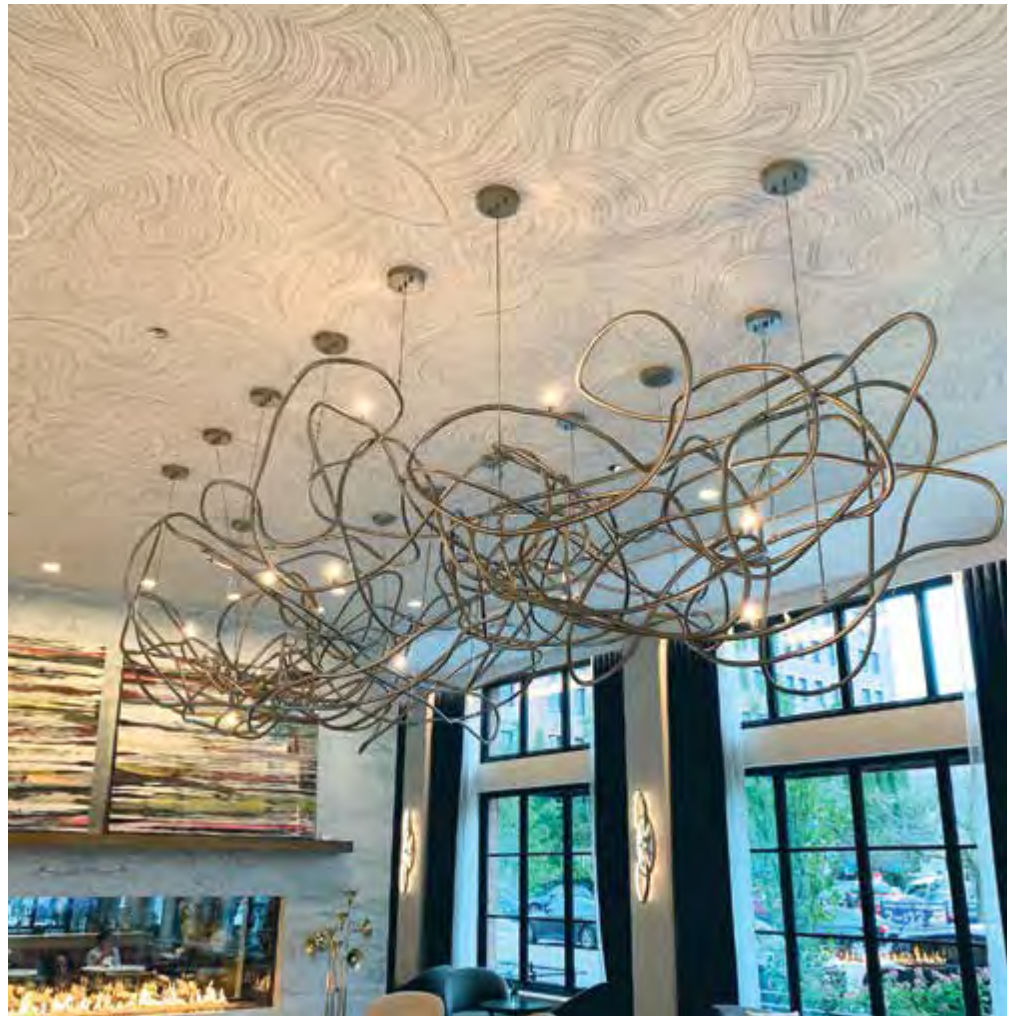

liora manné

rugs
walls
ceilings
decorative art
upholstery
pillows

Custom Lamontage Firefly Wall Covering
Sheraton Phoenix Downtown Hotel, Phoenix, AZ

Custom Lamontage Goldfish Rugs
Hilton Waterfront Hotel, Huntington, CA