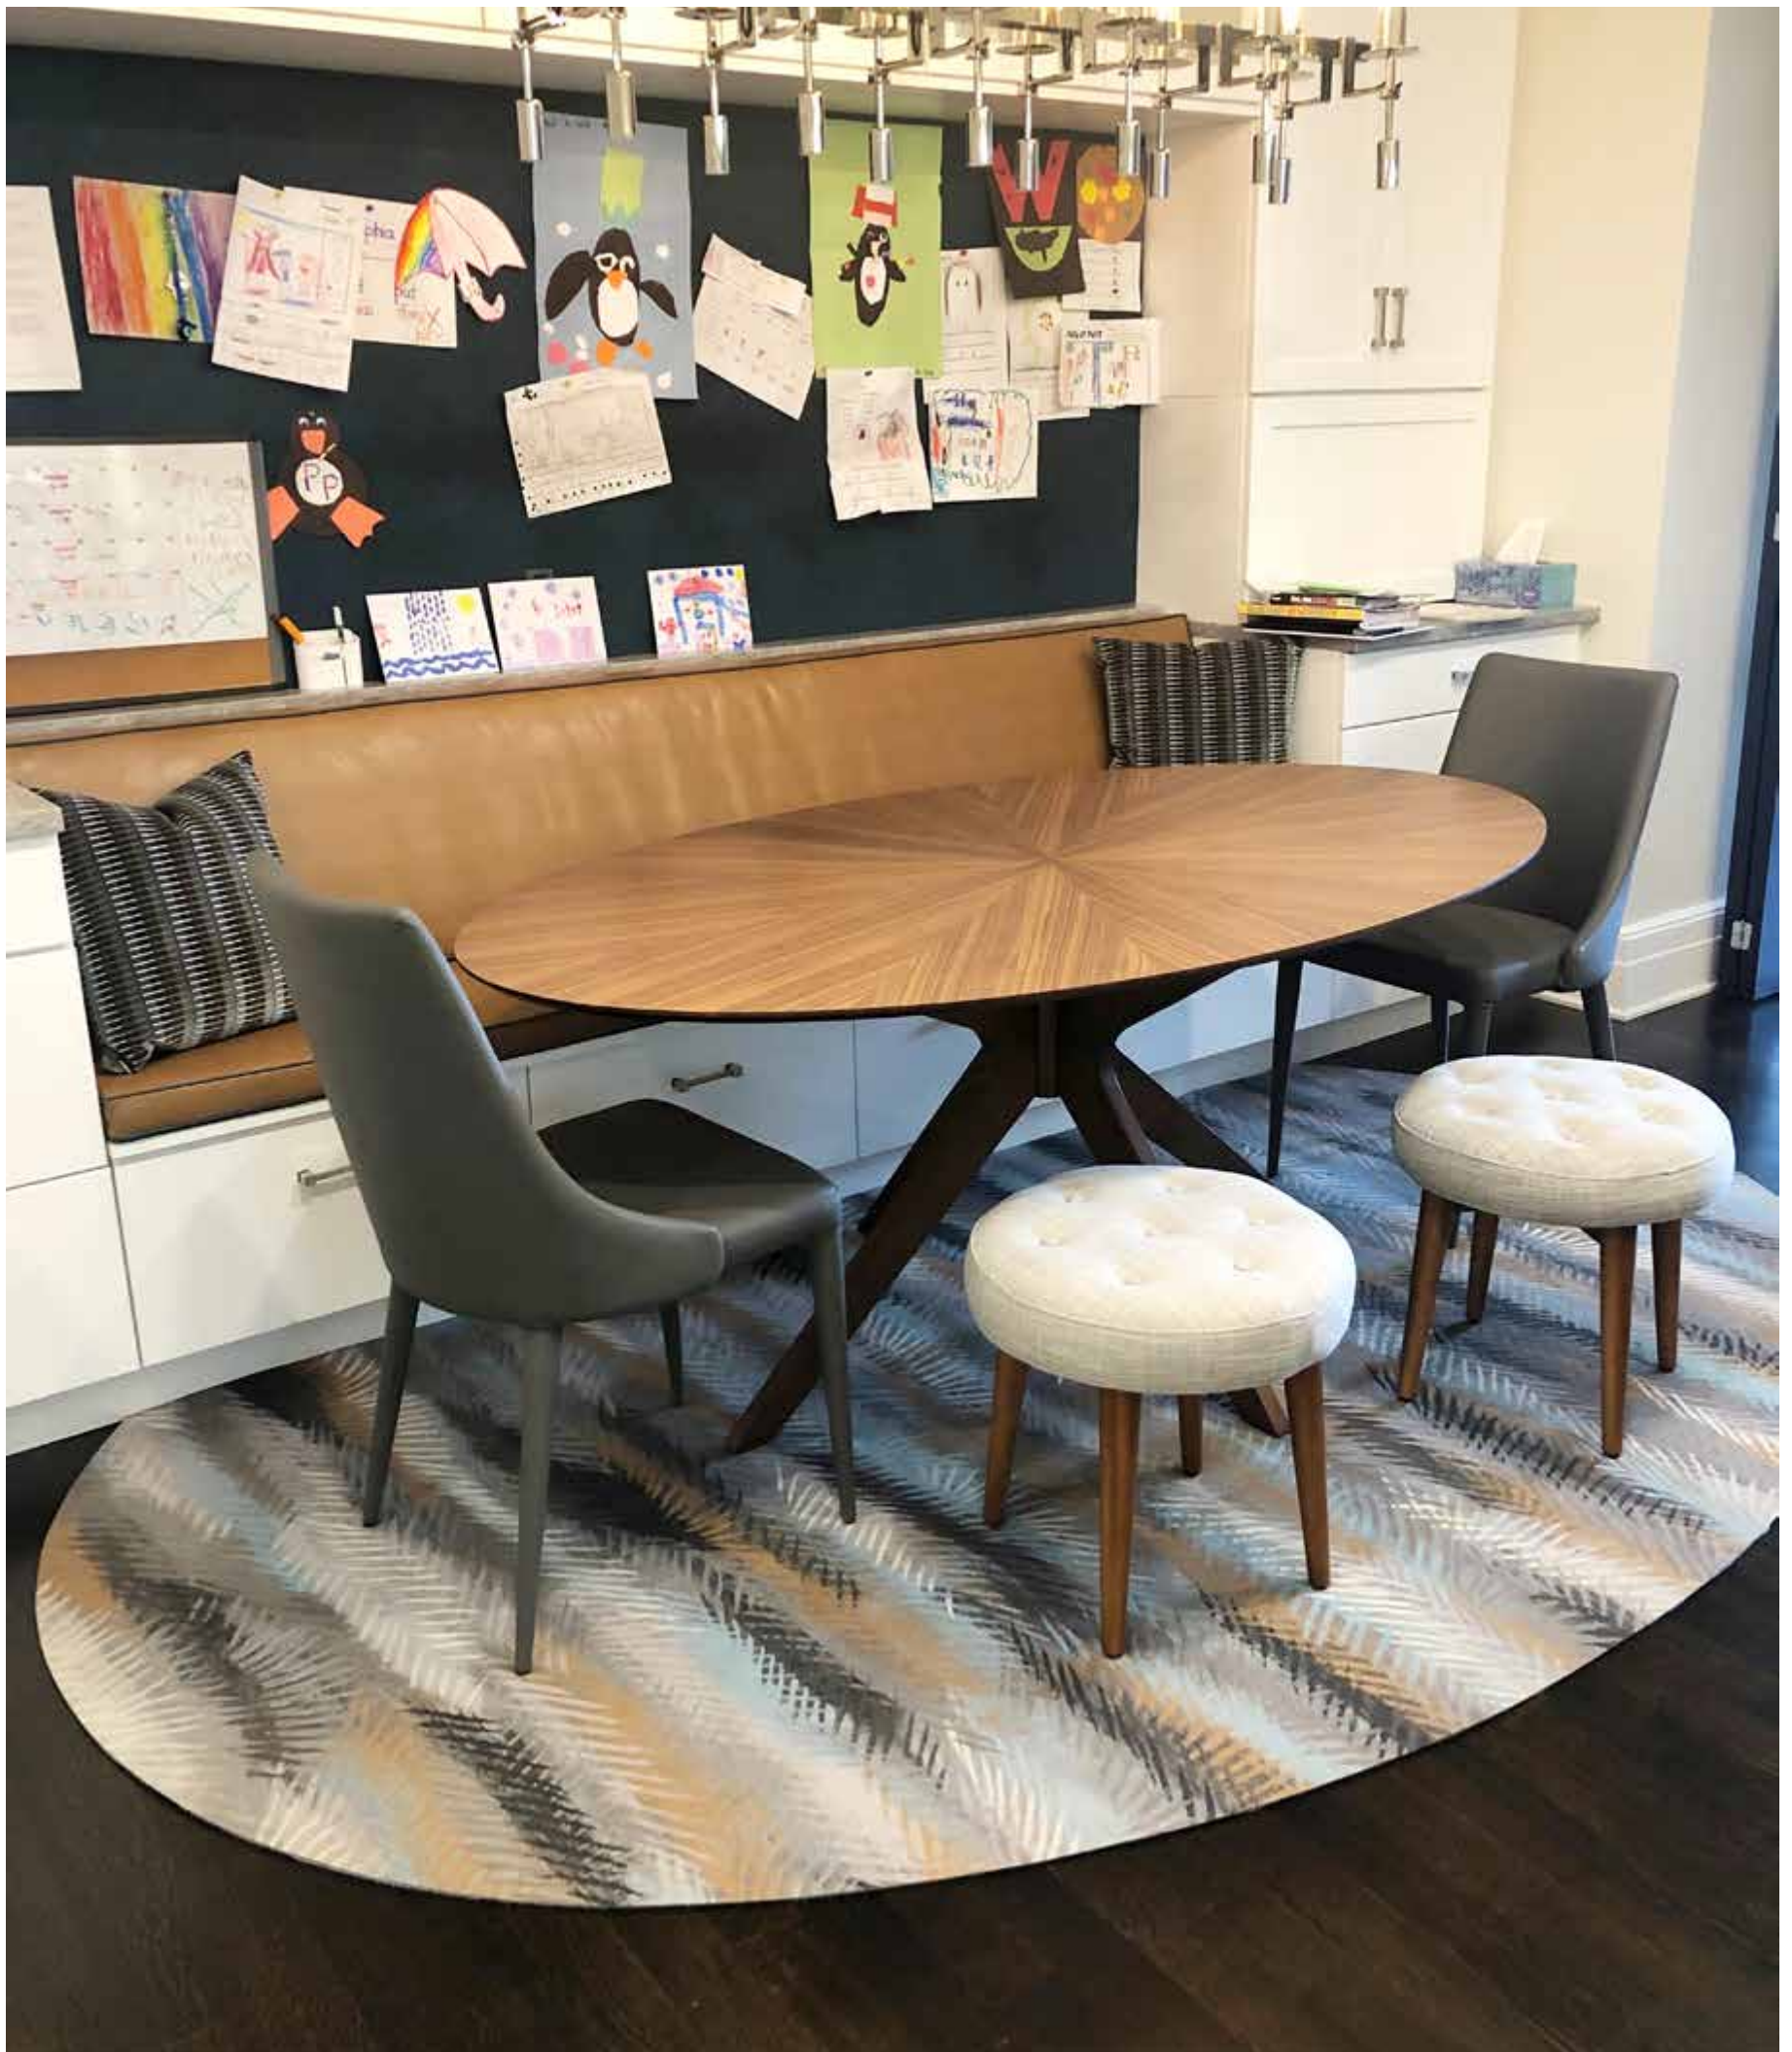

Custom Lamontage Rugs, Private Residence, San Francisco, CA

Custom Lamontage Rug, Private Residence, New York, NY
Interiors by Perianth, New York, NY