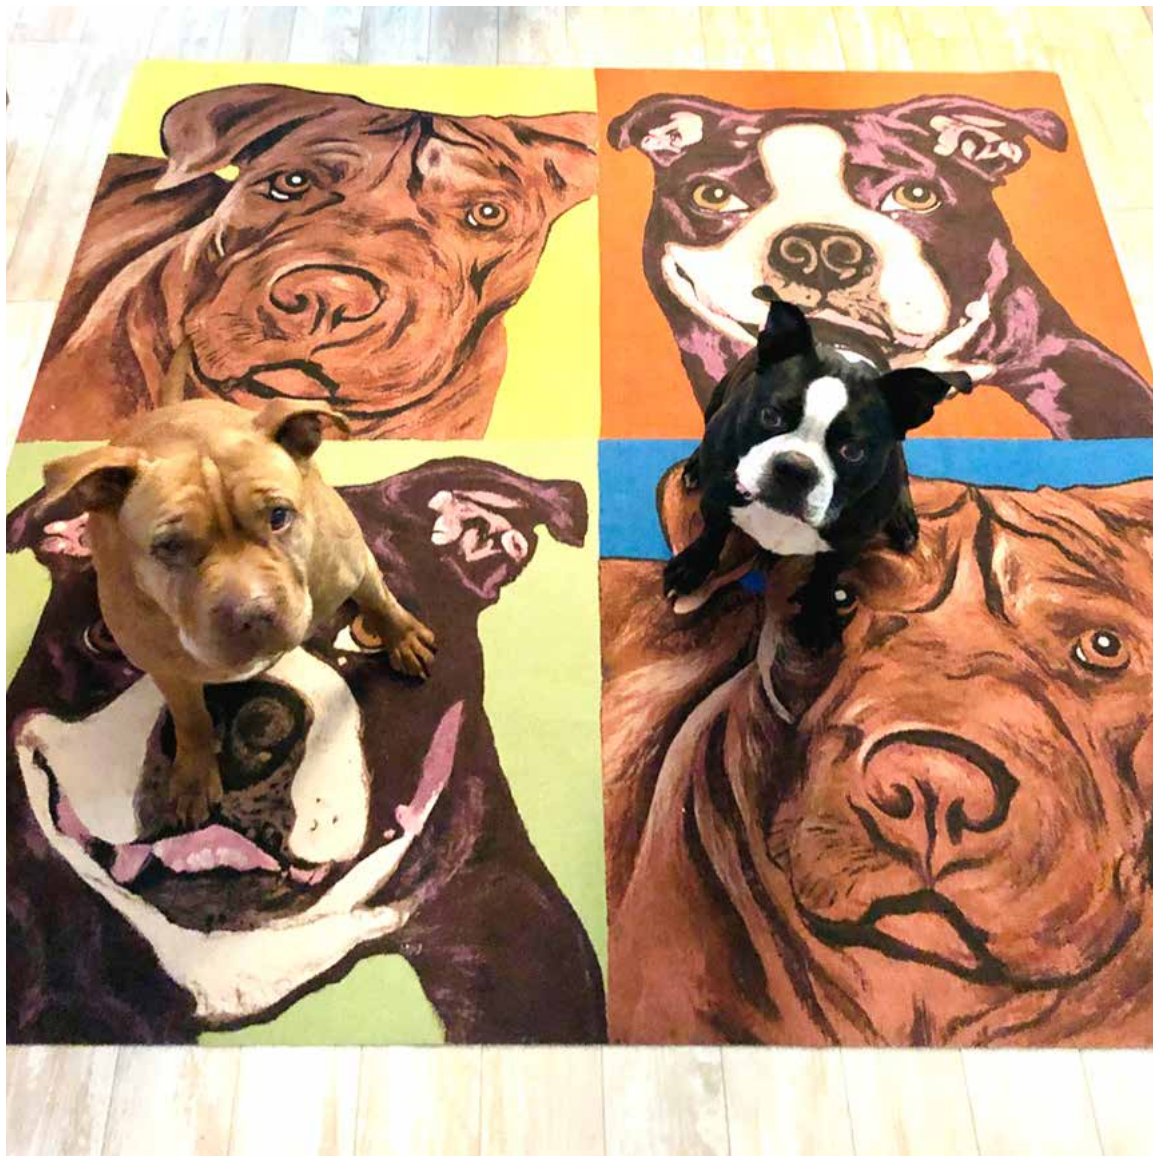

Custom Lamontage Rug, Private Residence, Interiors by Todd Oldham, New York, NY

Custom Lamontage Wallcoverings: Painted Diamond, Ocean Wave, Turtles, & Forest Silhouette
Interiors by Swan Interiors, Maui, HI