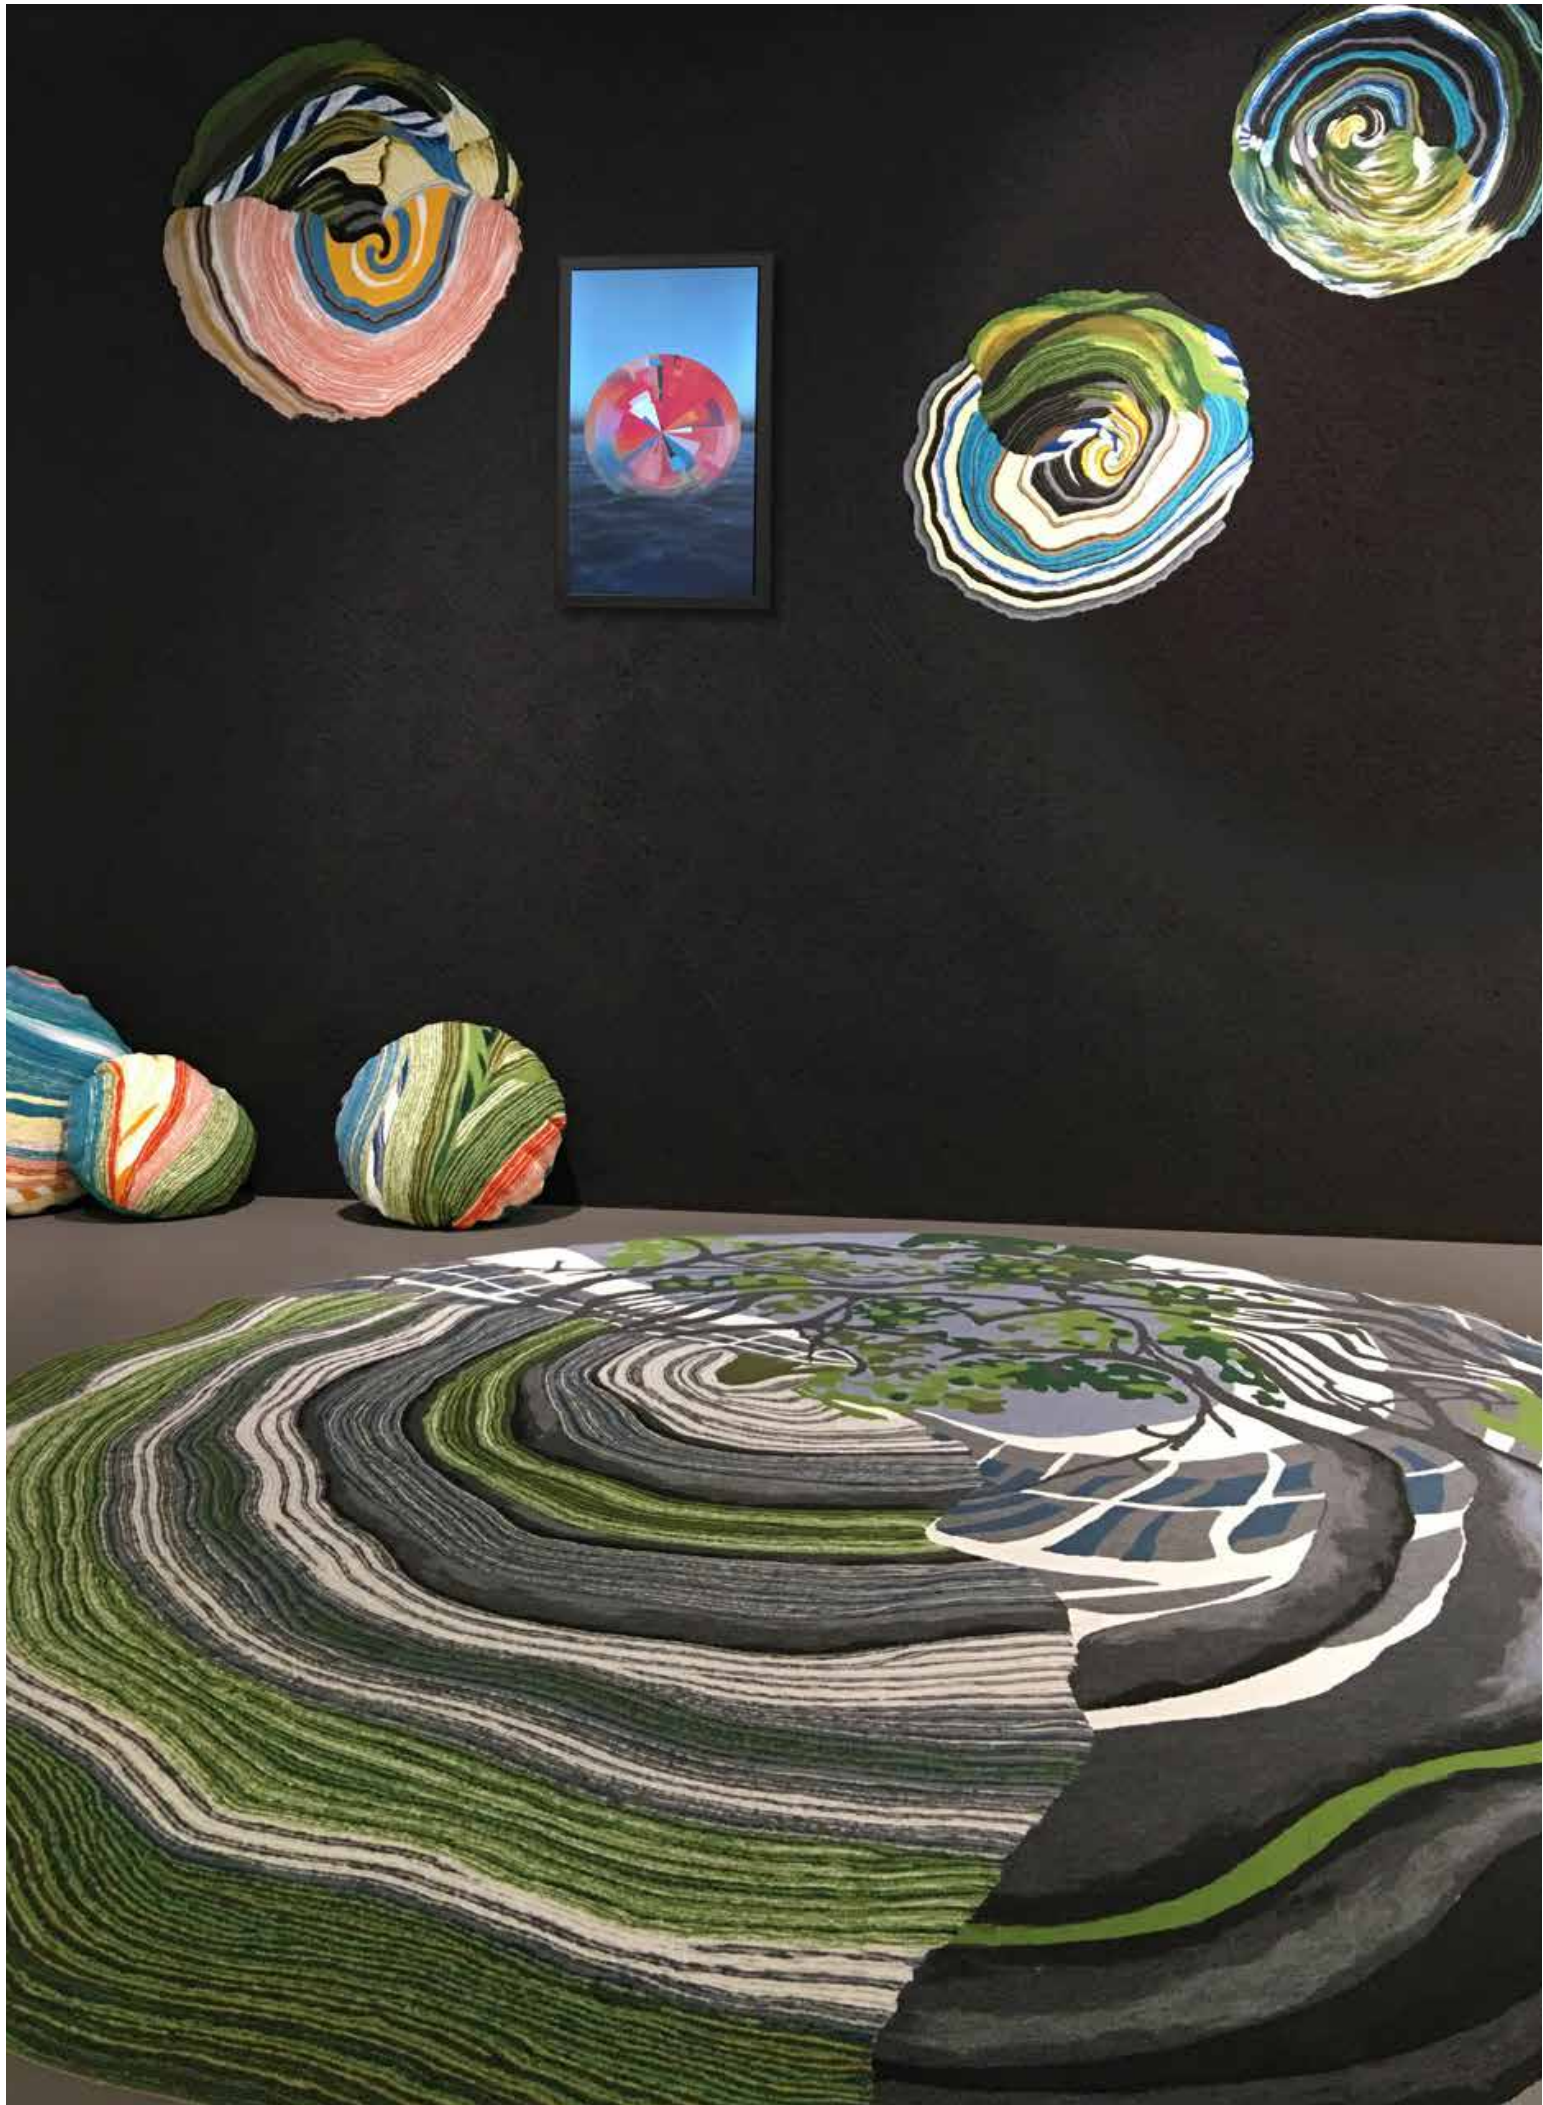

Custom Lamontage Ripples Rug, Starbucks Corporate Office, Seattle, WA

Custom Lamontage Cosmic Escape Rug, Inspired by Collaboration with Artist Anne Spalter
Hartman Design Group, Rockville, MD

Cosmic Cabanas: Fine Art Meets Textiles
Artist Collaboration with Anne Spalter