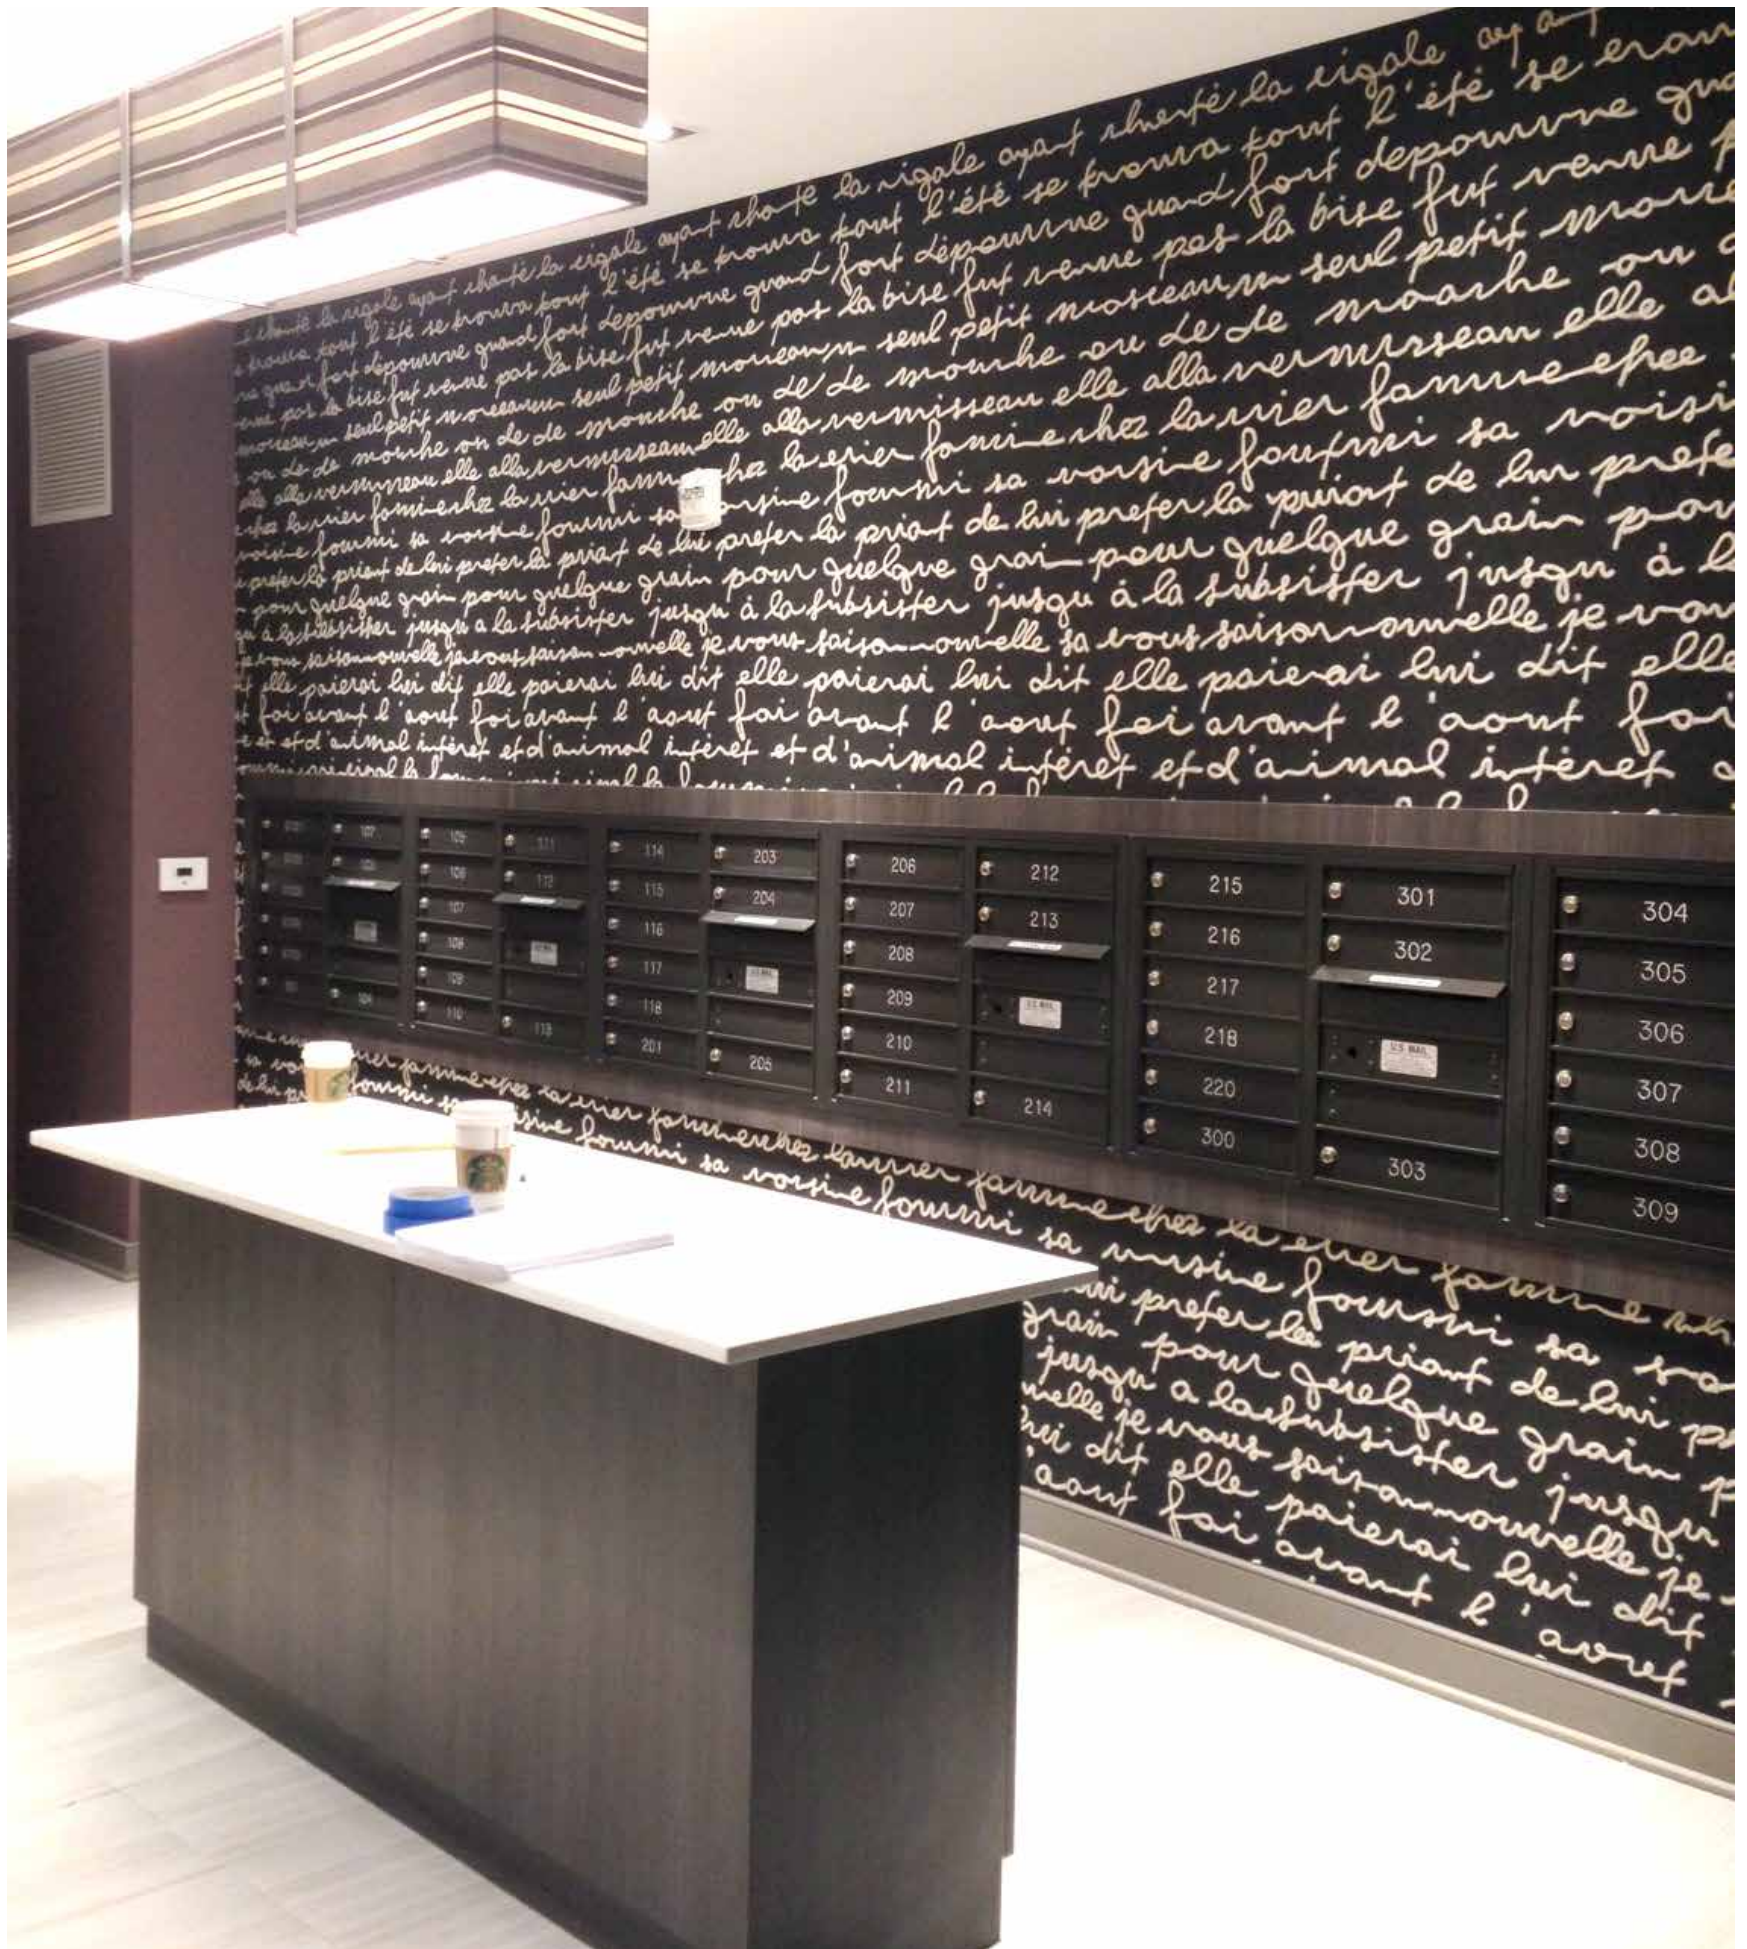

Custom Lamontage Wallcovering & Game Table Inset, Station House, Washington DC
Interiors by Rockwell Group, Photography by Emily Andrews

Custom Lamontage Wallcovering, Apartment Building Mailroom, Washington, DC
Interiors by Akseizer Design Group, Alexandria, VA